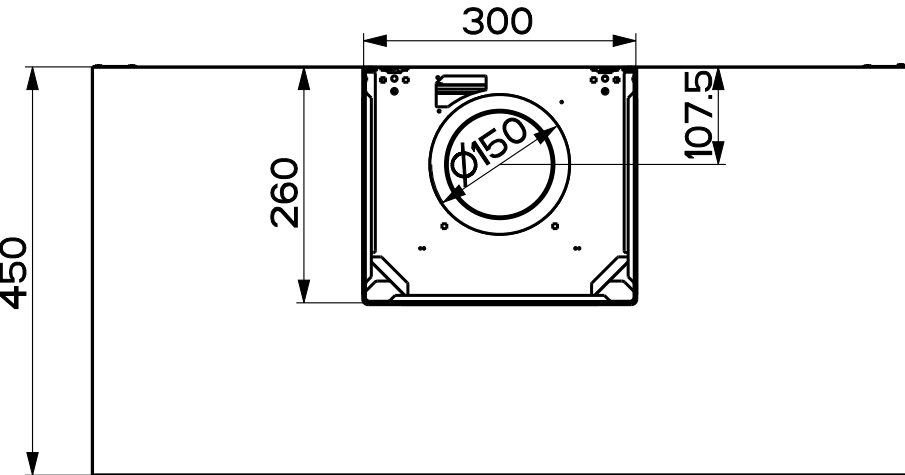

Created by Romani, Fabio	
Denomination DIMENSIONAL DRW SQUARE/SZ	
Lang EN	Sheet 1/2
Modif.by -	
Approved by Romani, Fabio	
Approval date 21-Jul-2020	
Doc. status Released	
Drawing N. 325114_773	Rev 01

Created by Romani, Fabio	
Denomination DIMENSIONAL DRW SQUARCLE/SZ	
Lang EN	Sheet 2/2
Modif.by -	
Approved by Romani, Fabio	
Approval date 21-Jul-2020	
Doc. status Released	
Drawing N. 325114_773	Rev 01