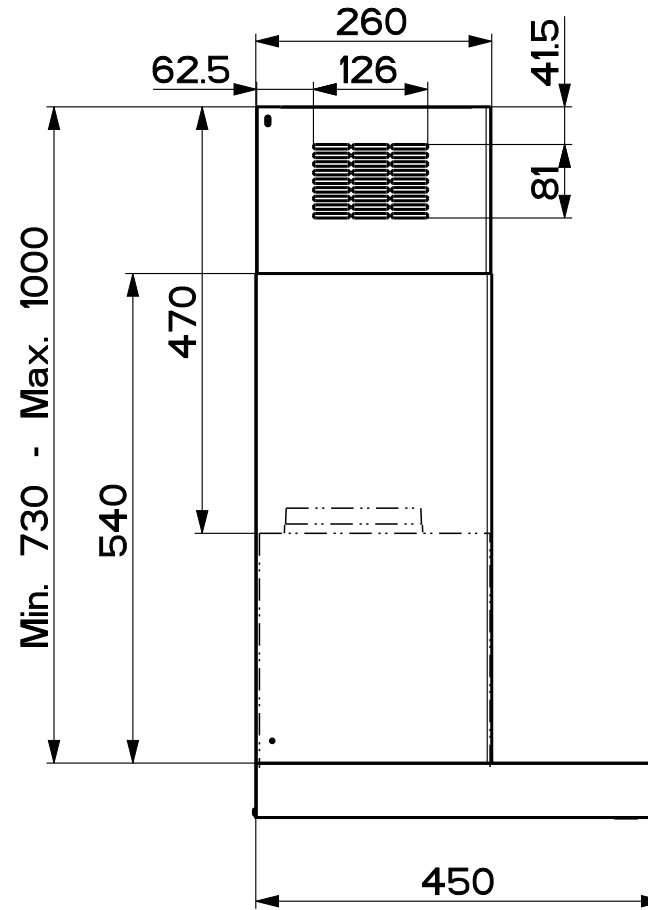

Created by Romani, Fabio	
Denomination DIMENSIONAL DRW SQUARE/SZ	
Lang EN	Sheet 1/2
Modif.by -	
Approved by Romani, Fabio	
Approval date 21-Jul-2020	
Doc. status Released	
Drawing N. 325114_773	Rev 01

Created by Romani, Fabio	
Denomination DIMENSIONAL DRW SQUARCLE/SZ	
Lang EN	Sheet 2/2
Modif.by -	
Approved by Romani, Fabio	
Approval date 21-Jul-2020	
Doc. status Released	
Drawing N. 325114_773	Rev 01