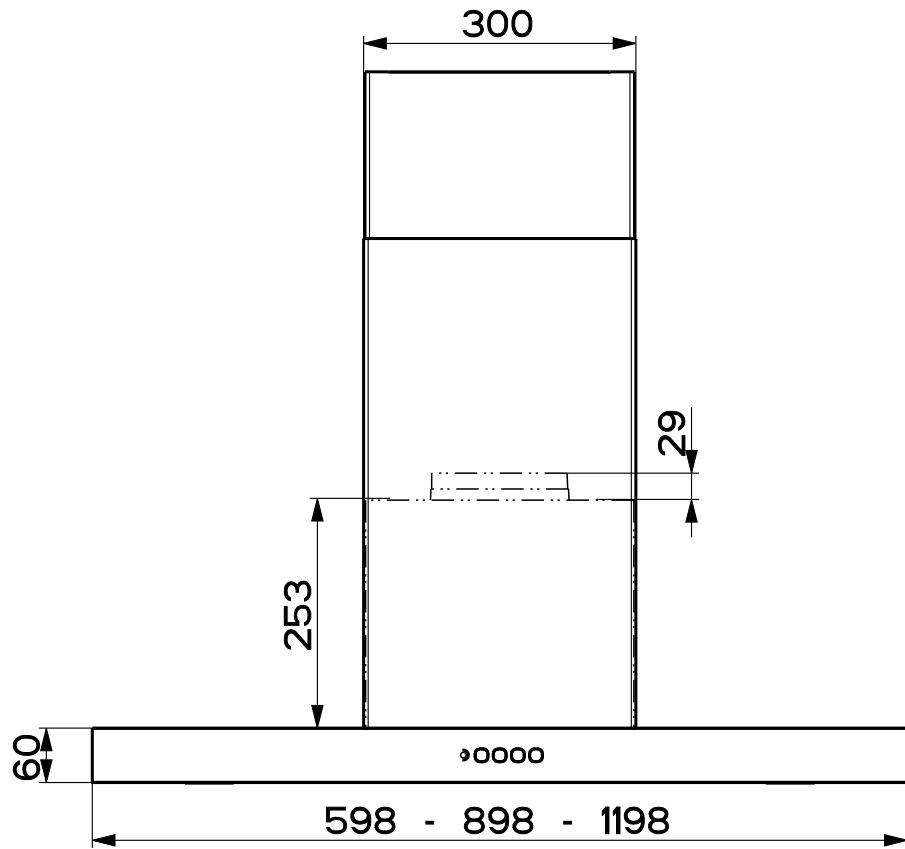

Created by Romani, Fabio	
Denomination DIMENSIONAL DRW SQUARE/SZ	
Lang EN	Sheet 1/2
Modif.by -	
Approved by Romani, Fabio	
Approval date 21-Jul-2020	
Doc. status Released	
Drawing N. 325114_773	Rev 01

Created by Romani, Fabio	
Denomination DIMENSIONAL DRW SQUARCLE/SZ	
Lang EN	Sheet 2/2
Modif.by -	
Approved by Romani, Fabio	
Approval date 21-Jul-2020	
Doc. status Released	
Drawing N. 325114_773	Rev 01