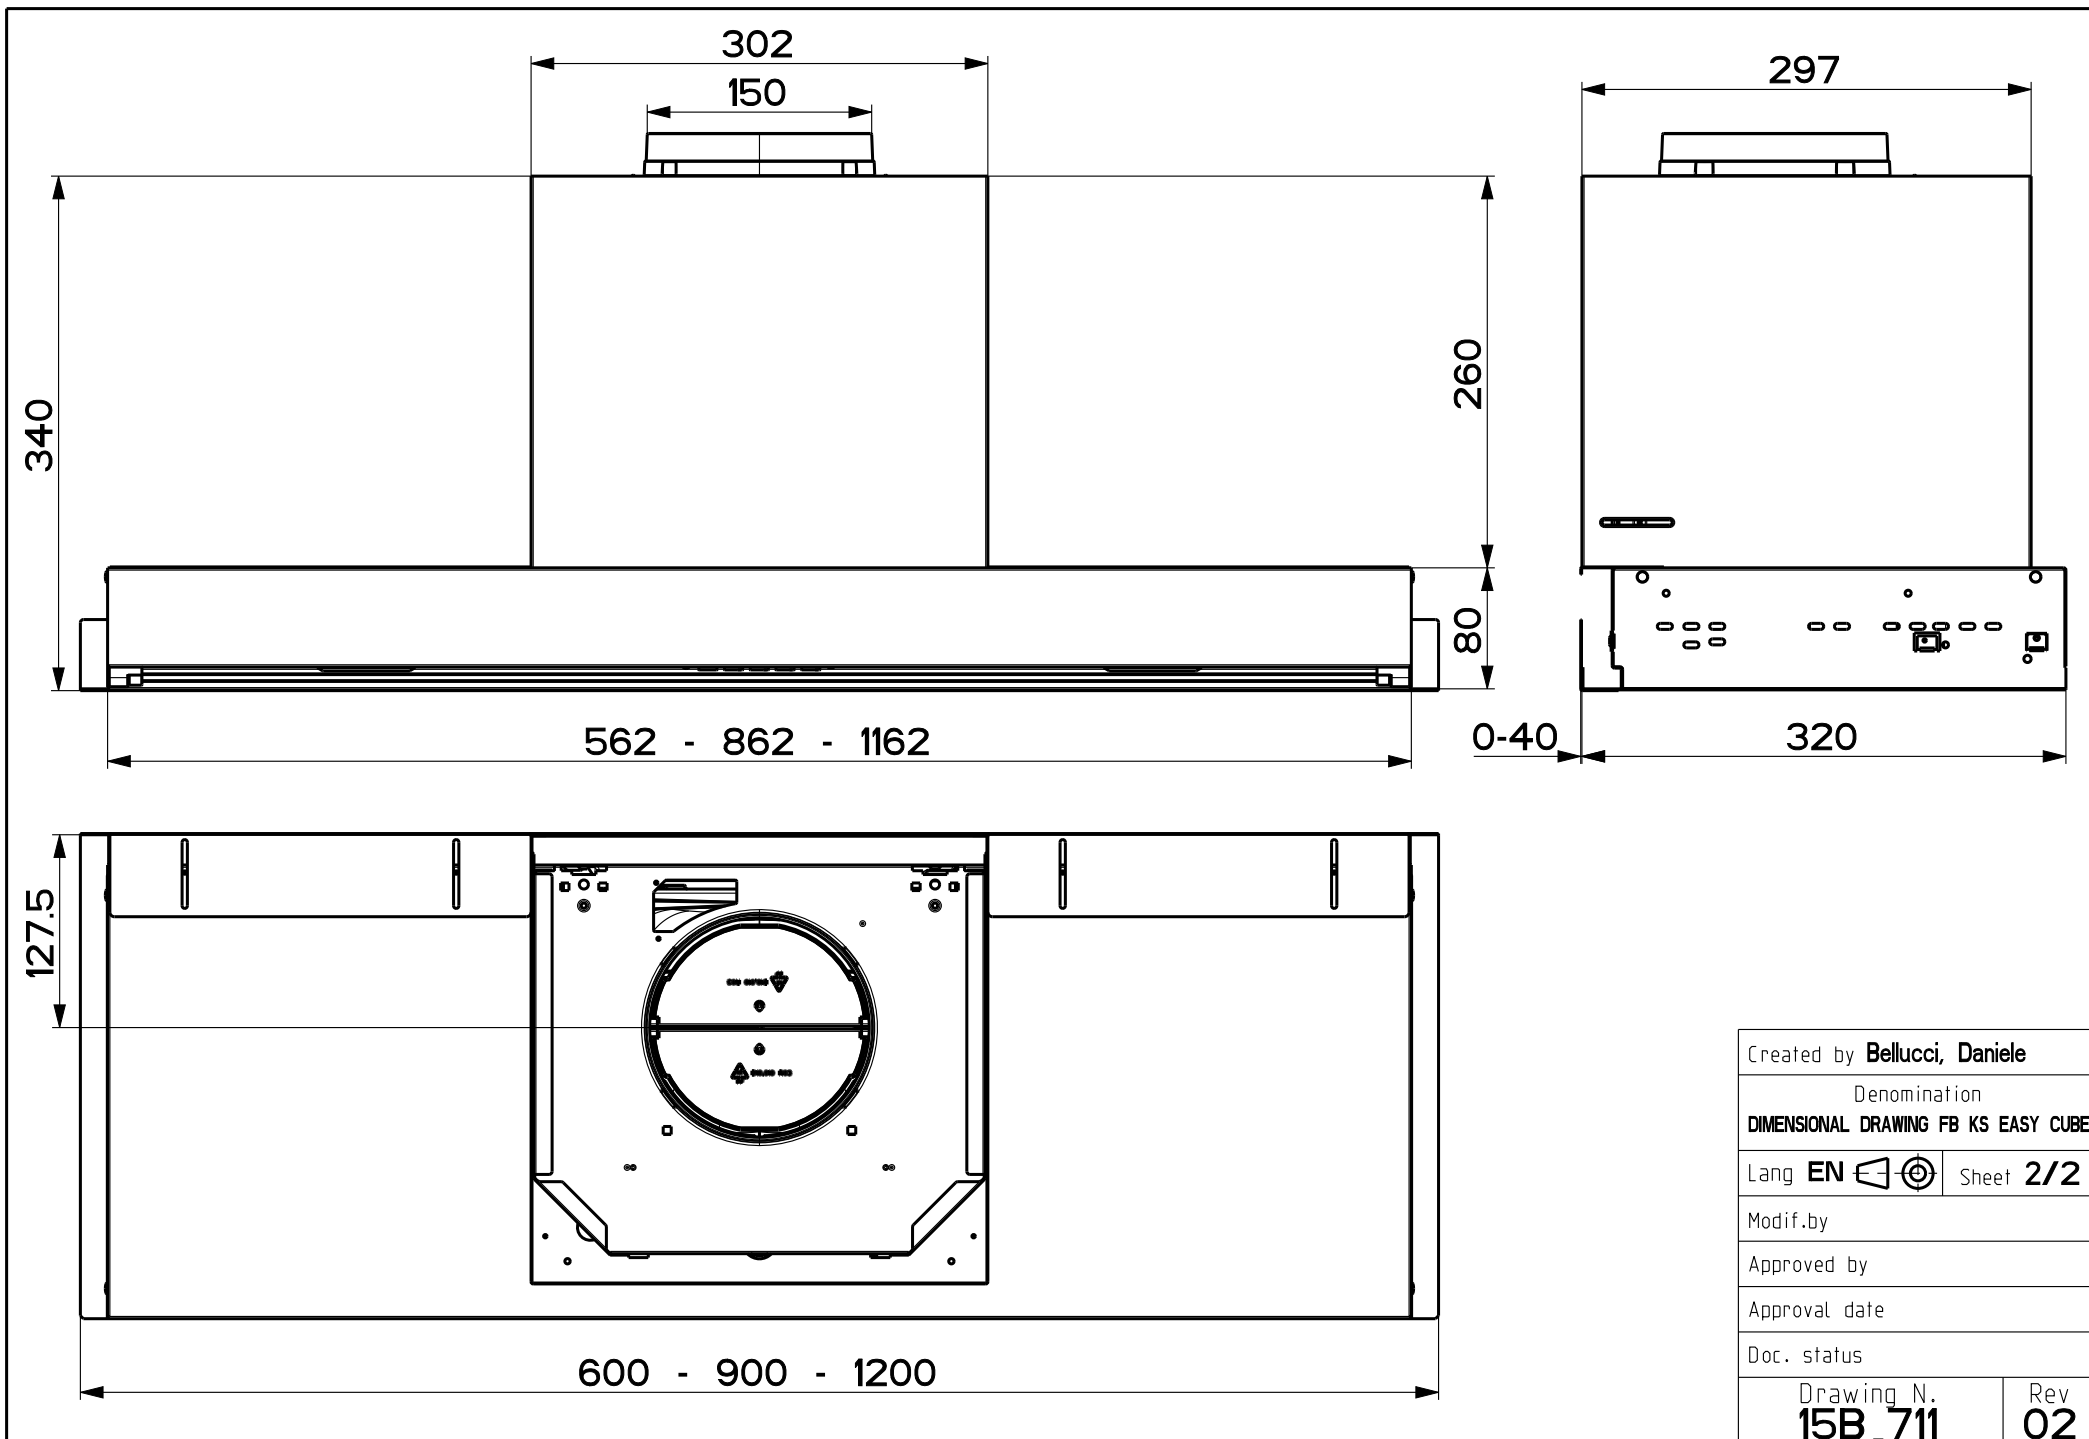

Created by **Bellucci, Daniele**

Denomination  
**DIMENSIONAL DRAWING FB KS EASY CUBE**

Lang **EN**  Sheet **1/2**

Modif.by **Bellucci, Daniele**

Approved by

Approval date

Doc. status

Drawing N.  
**15B\_711**

Rev  
**02**

**DRAFT 22-MAY-2020 07:25**

Created by <b>Bellucci, Daniele</b>	
Denomination <b>DIMENSIONAL DRAWING FB KS EASY CUBE</b>	
Lang <b>EN</b> 	Sheet <b>2/2</b>
Modif.by	
Approved by	
Approval date	
Doc. status	
Drawing N. <b>15B_711</b>	Rev <b>02</b>